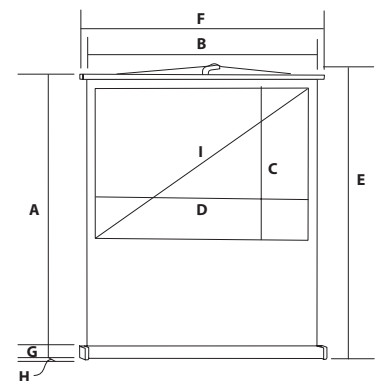

Height adjustable with pole support

Integrated carrying handle

Pole support

EYELINE

Screen Size	A Height	B Width	View Area	C Height	D Width	Format	Max. Height	E	Case Size	F Length	G Height	H Depth	Diagonal	I	Weight	
2050mm	1500mm	1440mm	1440mm	1:1	2100mm	1535mm	68mm	70mm	NA	10kg	201460					
2050mm	1800mm	1740mm	1740mm	1:1	2100mm	1835mm	68mm	70mm	NA	12kg	201462					
2050mm	2000mm	1940mm	1940mm	1:1	2100mm	2035mm	68mm	70mm	NA	14kg	201458					
2050mm	1500mm	1080mm	1440mm	4:3	2100mm	1535mm	68mm	70mm	71 inch	10kg	201460V					
2050mm	1800mm	1305mm	1740mm	4:3	2100mm	1835mm	68mm	70mm	86 inch	12kg	201462V					
2050mm	2000mm	1455mm	1940mm	4:3	2100mm	2035mm	68mm	70mm	96 inch	14kg	201458V					
2050mm	1800mm	979mm	1740mm	16:9	2100mm	1835mm	68mm	70mm	79 inch	12kg	201462AW					
2050mm	2000mm	1091mm	1940mm	16:9	2100mm	2035mm	68mm	70mm	88 inch	14kg	201458AW					